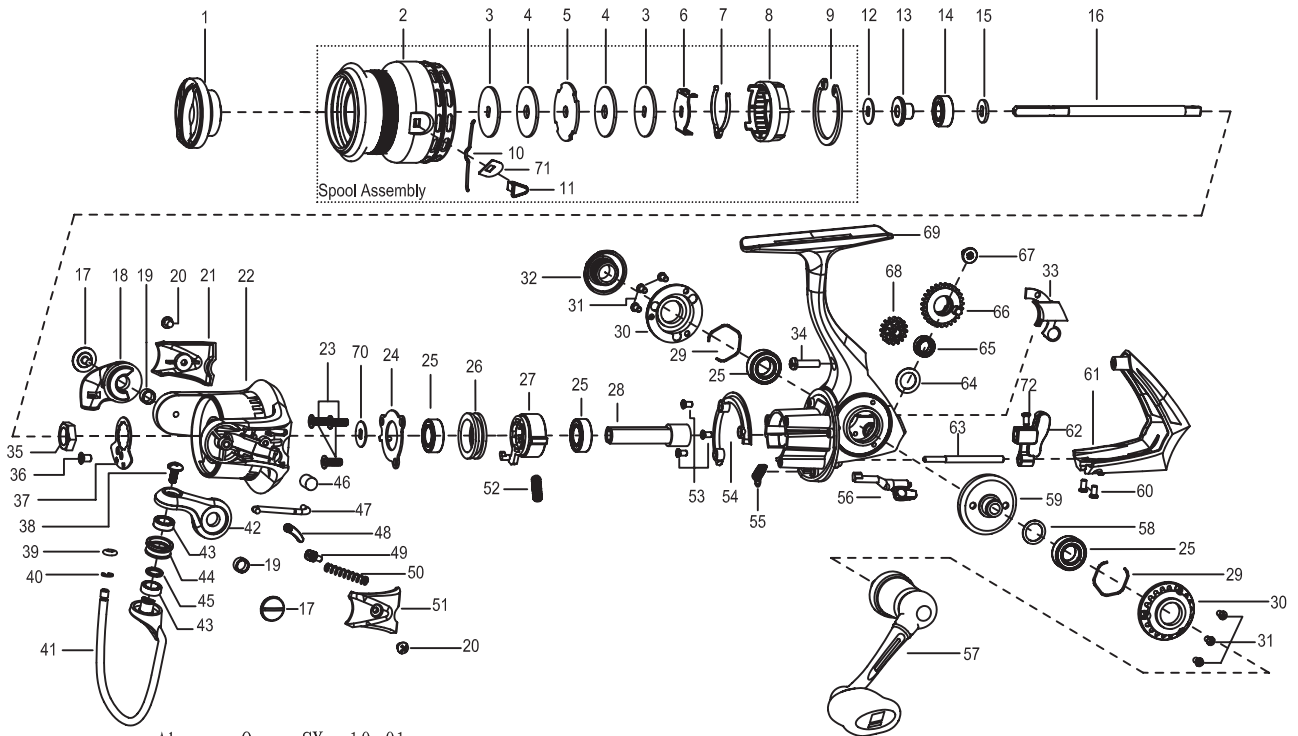

# ORRA SX 10

Abu-sp-Orra SX -10-01

## PARTS LIST OF ORRA SX 10

ITEM#	DESCRIPTION	ORRA SX 10		ITEM#	DESCRIPTION	ORRA SX 10
		Spool	Spare spool			
1	Drag Knob Assembly	1256935		36	Rotor Set Screw	1085900
	Spool Assembly	1256936	1256937	37	Rotor Set Plate	1141436
2	Spool	1256938	1256939	38	Line Roller Screw	1126261
3	Keyed washer	1085296	1085296	39	O-ring	1252708
4	Carbon Washer	1126305	1126305	40	E-clip	1252707
5	Spool Washer	1256940	1256940	41	Bail Assembly	1256954
6	Clicker holder	1257317	1257317	42	Bail Arm	1256955
7	Spool Clicker	1256941	1256941	43	Bearing 5X8X2.5	1112125
8	Spool Bottom	1256942	1256942	44	Line Roller	1252705
9	Retaining Clip	1256943	1256943	45	Washer	1110165
10	Line clip spring	1257318	1257318	46	Balance Block	1256956
11	Line clip	1256944	1256944	47	Trip Bar	1256957
12	Spool shim thick T=0.5	1178953		48	Trip Linkage	1252713
12	Spool shim thin T=0.3	1178954		49	Trip Bushing	1126272
13	Mainshaft sleeve	1252698		50	Trip Spring	1119106
14	Bearing 6X12X4	1252699		51	Bail Arm Cover	1256958
15	Mainshaft washer	1252700		52	Clutch Spring	1252716
16	Mainshaft	1256945		53	Screw	1256959
17	Bail Arm Screw	1126379		54	Rotor Brake	1256960
18	Bail Holder	1256946		55	Clutch Switch Spring	1252722
19	Bushing	1188261		56	Clutch Switch	1252721
20	Screw	1125962		57	Handle Assembly	1256961
21	Bail Holder Cover	1256947		58	Shim	1085287
22	Rotor	1256948		59	Drive Gear	1256962
23	Screw	1126326		60	Screw	1085456
24	Pinion Cover	1256949		61	Body Cover	1256963
25	Bearing 7X13X4	1252717		62	Oscillation Slider	1256964
26	Bearing Holder	1252718		63	Oscillation Guide	1256965
27	Clutch Assembly	1256950		64	Washer	1253702
28	Pinion	1256951		65	Bushing	1108938
29	C-Clip	1252726		66	Oscillation Gear	1256966
30	Body Trim	1256952		67	Screw	1252729
31	Screw	1252723		68	Reduction Gear	1256967
32	Dust Cap	1252738		69	Gearbox	1256968
33	Oscillation Cover	1256953		70	Rotor Washer	1114764
34	Screw	1085342		71	Line Clip Washer	1259476
35	Rotor Nut	1085273		72	Screw	1259454